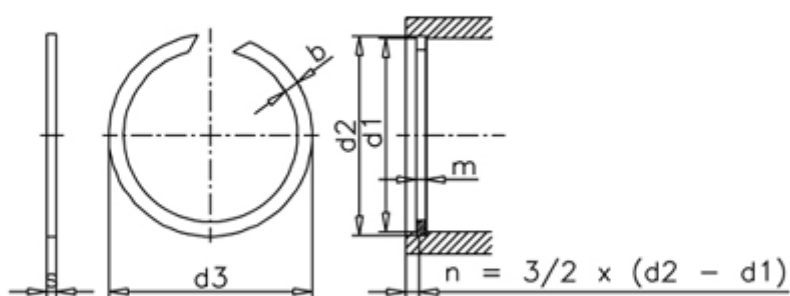

Article number: 0127089A

Description: Circlip SB 83

## Measures

---

b	= 2.80	s	= 2.0
d1	= 83	tol	= +0,22
d2	= 83.8	Weight kg/1000	= 9.45
d3	= 84.6		
Description	= SB 83		
FN kN	= 39.00		
FR kN	= 30.70		
m min	= 2.2		